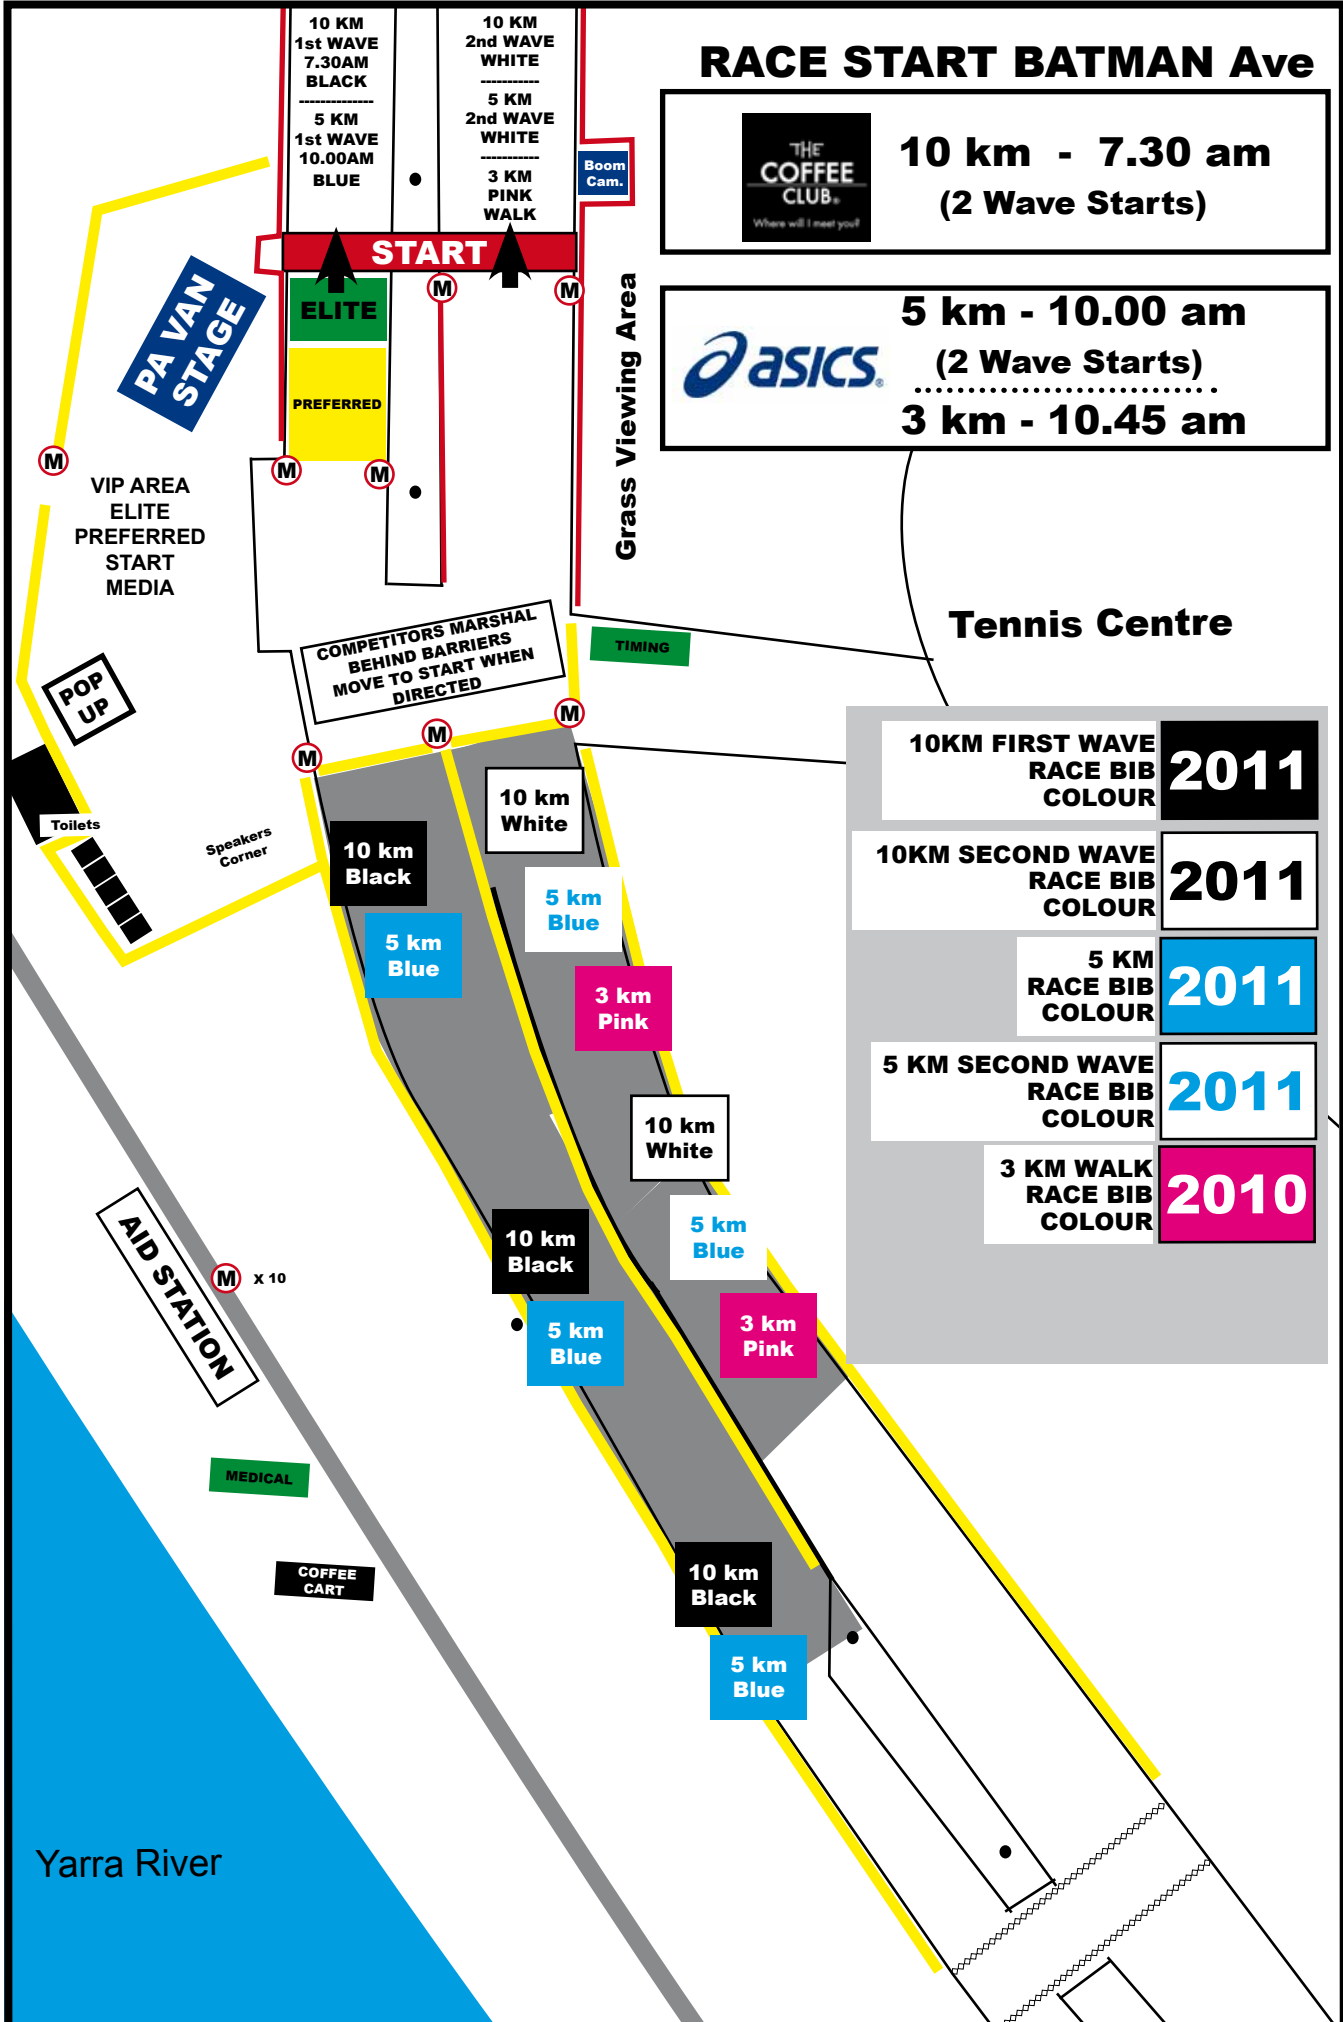

RACE START BATMAN Ave

10 km - 7.30 am
(2 Wave Starts)

5 km - 10.00 am
(2 Wave Starts)
.....
3 km - 10.45 am

10 KM
1st WAVE
7.30AM
BLACK

5 KM
1st WAVE
10.00AM
BLUE

10 KM
2nd WAVE
WHITE

5 KM
2nd WAVE
WHITE

3 KM
PINK
WALK

START

ELITE

PREFERRED

Grass Viewing Area

Tennis Centre

COMPETITORS MARSHAL
BEHIND BARRIERS
MOVE TO START WHEN
DIRECTED

TIMING

10KM FIRST WAVE RACE BIB COLOUR	2011
10KM SECOND WAVE RACE BIB COLOUR	2011
5 KM RACE BIB COLOUR	2011
5 KM SECOND WAVE RACE BIB COLOUR	2011
3 KM WALK RACE BIB COLOUR	2010

Yarra River

AID STATION
M x 10

MEDICAL

COFFEE
CART

POP
UP

Toilets

Speakers
Corner

PA VAN
STAGE